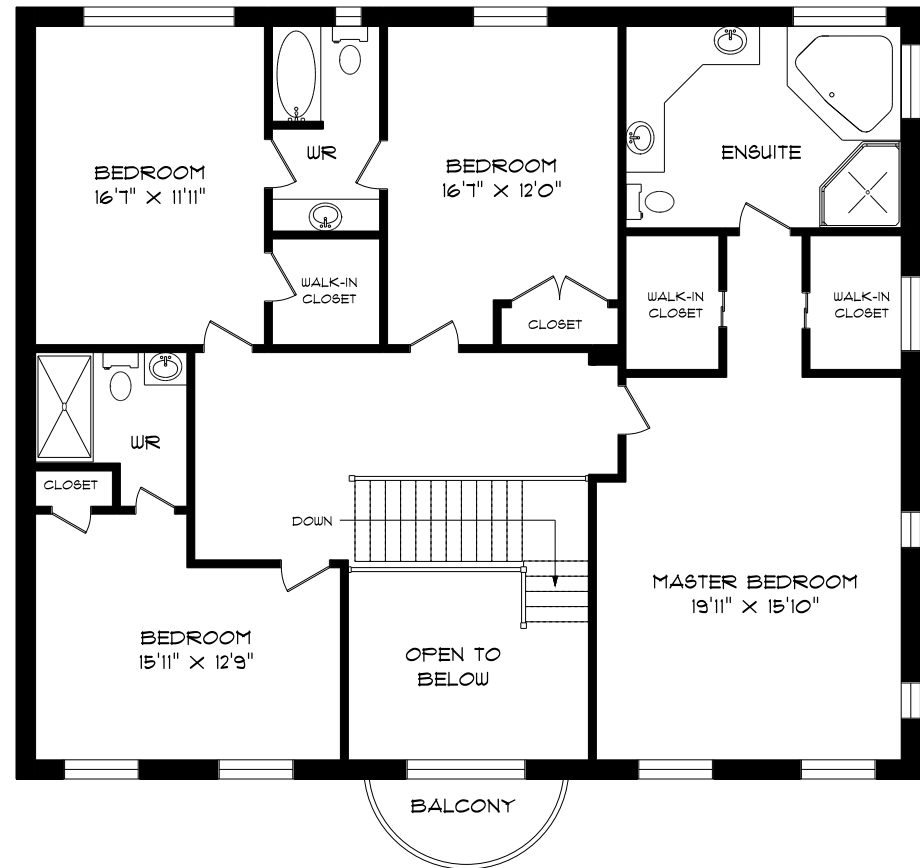

105 EDEN VALE DRIVE

SECOND FLOOR
2468 SQUARE FEET

PHONE 905-271-7010
FAX 905-271-4468
PLANS@PLANITMEASURING.COM

MEASURED ON JUNE 15, 2011
ROOM SIZES SHOULD BE CONSIDERED APPROXIMATE
SINCE MEASUREMENTS ARE SUBJECT TO CERTIFICATION.

© 2011 PLANIT MEASURING®