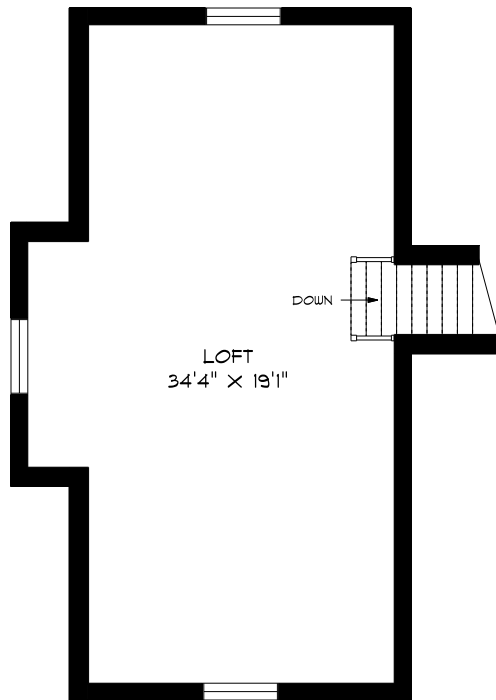

105 EDEN VALE DRIVE

SECOND FLOOR
2468 SQUARE FEET

PHONE 905-271-7010
FAX 905-271-4468
PLANS@PLANITMEASURING.COM

MEASURED ON JUNE 15, 2011
ROOM SIZES SHOULD BE CONSIDERED APPROXIMATE
SINCE MEASUREMENTS ARE SUBJECT TO CERTIFICATION.

© 2011 PLANIT MEASURING®